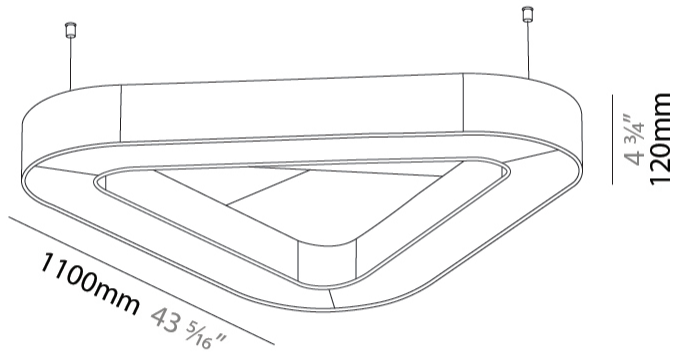

GENERAL

Series: Victory Acoustic
Brand: Prolicht
Division: Architectural
Mounting Type: Suspension
Mounting Location: Ceiling
Subcategory: Acoustic

PHYSICAL

Shape: Round
Length (mm): 1100
Length (in): 43 ⁵/₁₆
Width (mm): 1012
Width (in): 39 ¹³/₁₆
Height (mm): 120
Height (in): 4 ³/₄
Light Distribution: Direct
Diffuser: PMMA - Opal / Micro-Prism
Fixture Finish: SSR / BKV / CWI / CRY / HAB / UFT / ITA / RUA / FTG / MYG / LOD / PUS / FRO / FUP / KIA / POP / BLS / SPG / MEY / GOH / GUM / CHC / COM / ABZ / JAG / OBR / MOS / ROR
Accent Finish: ANC / ASH / BNA / BTC / BZE / CEL / EGG / EVG / FOG / FOS / FST / FUA / IRI / IRO / KHA / LIC / LIM / MER / MSN / MUS / ONX / PEA / PLU / POL / PPY / RAY / ROY / RST / STE / SWD / TAN / TAU
Fixture Material: Aluminum
Cable Details: 2 000mm / 78 3/4" or 6 000mm / 236 1/4" Transparent Cable

ELECTRICAL

Lamp Type: LED (Zhaga Standard)
Input Wattage (W): 44.1
Total Output Wattage (W): 40
Dimming: Non-Dimmable
Driver Included: Yes
Driver Location: Integrated
Driver Type: Constant Current - Universal
Driver Class: Class 2
Input Voltage (V): 120 - 277

LED

Color Temperature (°K): 2700 / 3000 / 3500 / 4000
Max. Delivered Lumen (lm): 3734 / 3865 / 4538 / 3929
Nominal Lumen (lm): 5745 / 5946 / 6982 / 6045
CRI: >90 CRI
Lamp Life (hrs): 50000

OPTICAL

RATINGS AND CERTIFICATIONS

Certified By: CSA Certified to UL and CSA Standards
IP rating: IP20