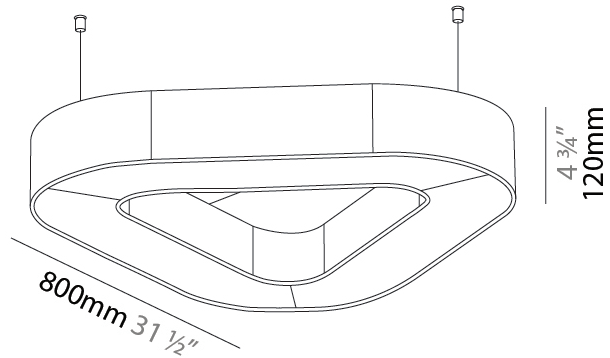

GENERAL

Series: Victory Acoustic
Brand: Prolicht
Division: Architectural
Mounting Type: Suspension
Mounting Location: Ceiling
Subcategory: Acoustic

PHYSICAL

Shape: Round
Length (mm): 800
Length (in): 31 1/2
Width (mm): 752
Width (in): 29 5/8
Height (mm): 120
Height (in): 4 3/4
Light Distribution: Direct
Diffuser: PMMA - Opal / Micro-Prism
Fixture Finish: SSR / BKV / CWI / CRY / HAB / UFT / ITA / RUA / FTG / MYG / LOD / PUS / FRO / FUP / KIA / POP / BLS / SPG / MEY / GOH / GUM / CHC / COM / ABZ / JAG / OBR / MOS / ROR
Accent Finish: ANC / ASH / BNA / BTC / BZE / CEL / EGG / EVG / FOG / FOS / FST / FUA / IRI / IRO / KHA / LIC / LIM / MER / MSN / MUS / ONX / PEA / PLU / POL / PPY / RAY / ROY / RST / STE / SWD / TAN / TAU
Fixture Material: Aluminum
Cable Details: 2 000mm / 78 3/4" or 6 000mm / 236 1/4" Transparent Cable

ELECTRICAL

Lamp Type: LED (Zhaga Standard)
Input Wattage (W): 44.1
Total Output Wattage (W): 40
Dimming: Non-Dimmable
Driver Included: Yes
Driver Location: Integrated
Driver Type: Constant Current - Universal
Driver Class: Class 2
Input Voltage (V): 120 - 277

LED

Color Temperature (°K): 2700 / 3000 / 3500 / 4000
Max. Delivered Lumen (lm): Max. 4433
Nominal Lumen (lm): Max. 6045
CRI: >90 CRI
Lamp Life (hrs): 50000

OPTICAL

RATINGS AND CERTIFICATIONS

Certified By: CSA Certified to UL and CSA Standards
IP rating: IP20